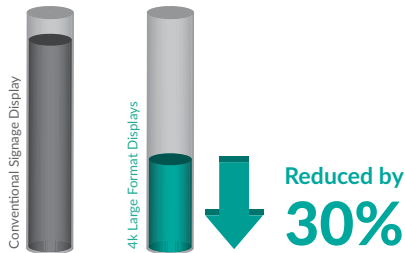

Low Power Consumption

The LED backlight technology provides improved brightness and contrast. Their lifespan is drastically improved to over 70,000 hours and the power consumption is reduced by around 30%.