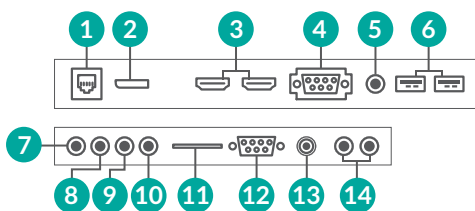

### RS-232 Control

Remotely control your screens by sending commands over long or short distances using RS-232 protocols, ideal for CCTV control rooms.

### Multiple Inputs

Should you need to use the screen as a monitor you can connect it to an external source, like a PC or media player, using the HDMI input or the VGA and 5mm audio jack inputs.

1. LAN
2. Displayport
3. HDMI x2
4. VGA
5. Audio in
6. USB x2
7. AV
8. YBPR
9. AV Out
10. AV Out
11. SD Card
12. RS-232
13. SPDIF
14. Wi-Fi-Aerial x2