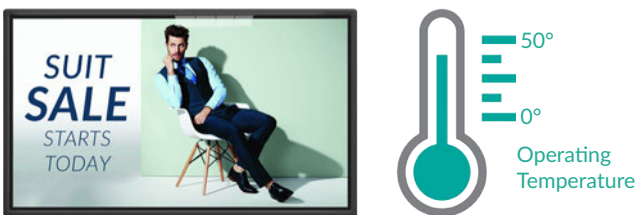

Temperature Control

A fanless cooling system keeps their panels and other internal components at the optimum working temperature; ensuring a long and reliable life for your screen.