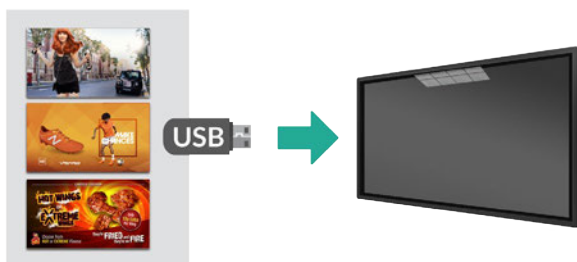

### Plug and Play

Plug and Play is the most straightforward way to upload content to the screen. Simply load images and videos on a USB stick, insert in the display, wait for your content to copy over and then remove. Your images and videos will now play in a continuous loop.